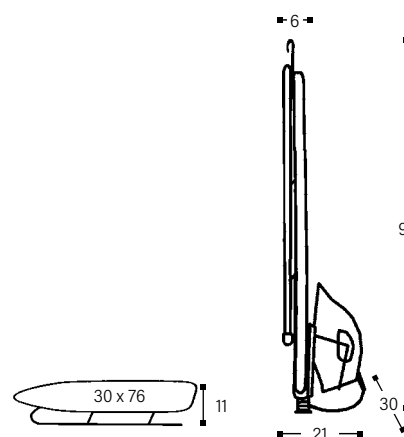

Product Details

Ironing Station

Guestroom

MINI-MEEE SAHARA

Table Top Ironing Board MINI-MEEE

- Ironing surface 30 x 76 cm
- Foldable
- Anti-Fire cover with foam underlay
- Fold-away suspension hook
- Sturdy frame with transport safety lock
- Material legs: tubular steel, powder coated, black finish

Steam permeable mesh board

Iron Holder

- Heat resistant safety iron cradle
- Theft protection - cable reel secured through the holder
- Heat resistant rubber pads guards against scratching

Hotel Dry Iron SAHARA

- Double safety auto-shut-off horizontal position after 30 seconds vertical position after 8 minutes
- Non-stick ceramic soleplate
- Cord length: 2.4 m
- 220-240 V, 50/60 Hz, 900-1100 W

Code	Version
160194	Set, iron with EU Schuko plug
160196	Set, iron with UK plug