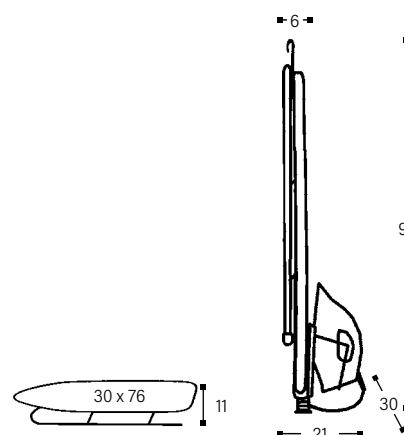

Product Details

Ironing Station

Guestroom

MINI-MEEE STEAMWORKS

Table Top Ironing Board MINI-MEEE

- Ironing surface 30 x 76 cm
- Foldable
- Anti-Fire cover with foam underlay
- Fold-away suspension hook
- Sturdy frame with transport safety lock
- Material legs: tubular steel, powder coated, black finish

Steam permeable mesh board

Iron Holder

- Heat resistant safety iron cradle
- Theft protection - cable reel secured through the holder
- Heat resistant rubber pads guards against scratching

Hotel Steam Iron STEAMWORKS

- Double safety auto-shut-off
horizontal position after 30 seconds
vertical position after 8 minutes
- Non-stick ceramic soleplate
- Anti-Calc- and Anti-Drip-System
- Self-Cleaning
- Cord length: 2,4 m
- 220-240 V, 50/60 Hz, 1650-2000 W