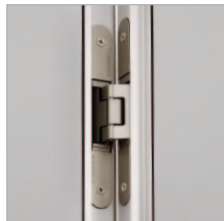

### Supports:

- Stainless steel supports, height-adjustable

- Aluminium supports, height-adjustable, price neutral

### Hinges:

- Anodised aluminium rising hinge with high-performance polymer
- Treads guarantee absolute freedom from maintenance and a silence, self-closing of the door
- Door hinges are generally used for door openings over 110°

- Optional available: hinges located in the door rebate which ensure a complete flush front wall
- Optional available: internal tube door closer for a self-closing function of the door

- Self-closing doors through an integrated tenon hinge for a max. door opening of 110°

Aluminium handrail with  
LED strip, adapted to the  
door length, always until  
the top edge of the door  
Schäfer ALGSV LED

[To the handrail configuration online tool >](#)

[To the sanitary accessories >](#)