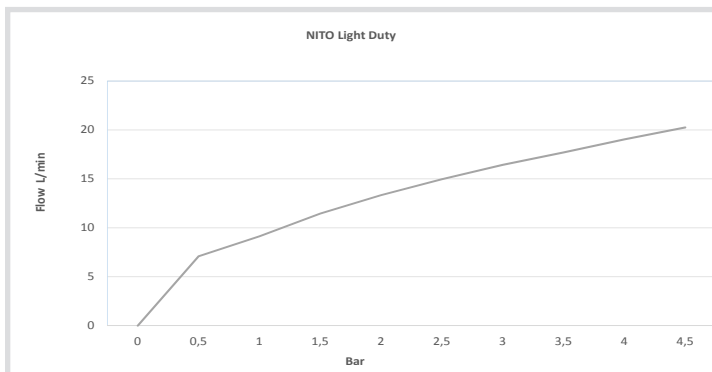

Gun for Industry

NITO LIGHT DUTY is a special light gun, in environments where there are sometimes rough treatment. Workrooms and production environments. Where gun is exposed to knocks and bumps. NITO Light Duty guns is a high quality product that never fails.

Application:

- ▣ For Flushing and cleaning jobs in industries and tasks requiring a light gun that is capable of withstanding impact and that saves water when in use
- ▣ For water with or without soap solution, e.g. for rinsing, washing, flushing and detergents
- ▣ Infinitely variable spray, from a concentrated spray to a spray with a dispersion angle of 60° degrees
- ▣ Spray can be adjusted using a tool

Items shown represents only a small sample of our product assortment. Look at the whole program on our home page or contact NITO.

Technical specifications

Working pressure: Max. 25 bar

Temperature: Max. 95° C

Not to be used with steam!!

Weight: 0,463kg

Capacity (at 4 bar):

- ▣ When jet spray 19l/min
- ▣ When wide spray pattern 36l/min

Attachment options:

- ▣ 1/2" female RS /Standard)
- ▣ NITO Nipple: 1/2" and 3/4"
- ▣ Hose Tail: 1/2" and 3/4"

NITO Light Duty Spraygun

Item Number
36800A1 NITO Light Duty Spraygun with h 1/2" Nipple
36900A1 NITO Heavy Duty industry gun with 1/2" CLICK Nipple
36800A0 NITO Heavy Duty industry gun with 1/2" Female