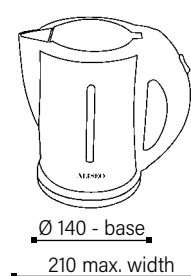

Product Details

Water Kettle

Guestroom

FUSION

- Cordless water kettle, 360° degree rotation
- 1,0 litre capacity
- Integrated heating element
- 1 replacable filter
- Automatic shut-off
- Boil dry protection
- External water level indicator
- Lid with safety interlock
- Heat resistant, easy care plastic housing with stainless steel casing
- 220-240 V, 50 Hz, 1850-2200 W

213 - with base
200 - without base

Art.-Nr.	Version
170119	shiny stainless steel / black
170124	brushed stainless steel / black