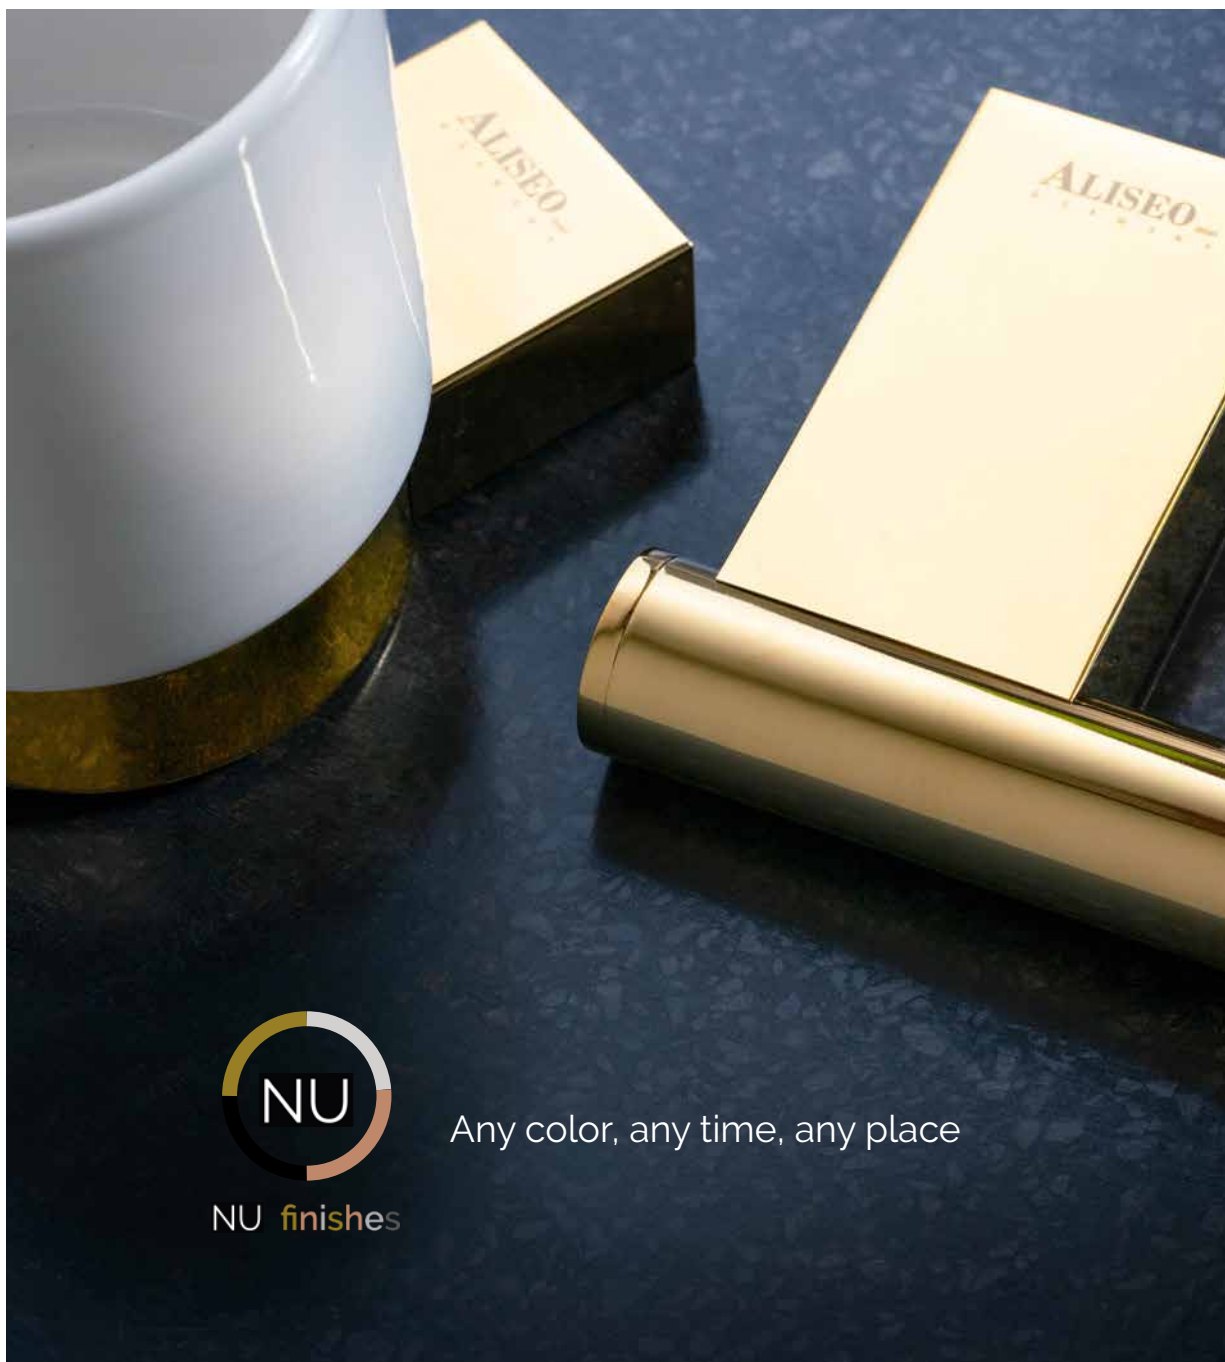

NU finishes

Any color, any time, any place