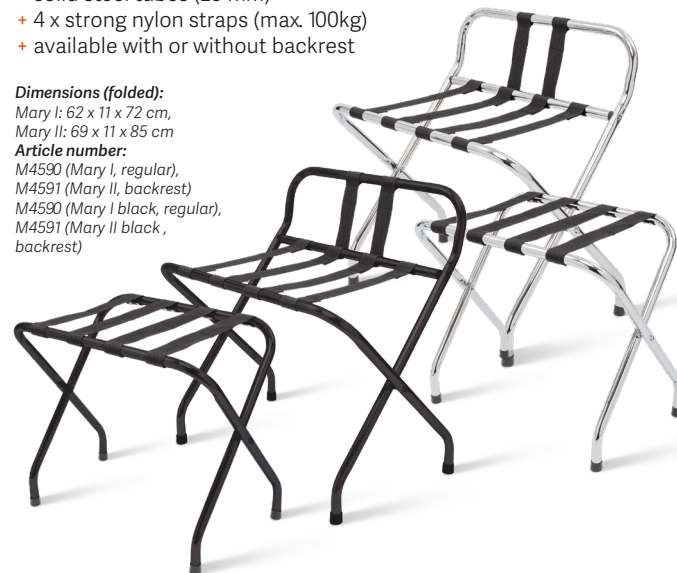

MARY Luggage rack

- + strong polished chrome steel or matt black frame
- + solid steel tubes (25 mm)
- + 4 x strong nylon straps (max. 100kg)
- + available with or without backrest

Dimensions (folded):
Mary I: 62 x 11 x 72 cm,
Mary II: 69 x 11 x 85 cm
Article number:
M4590 (Mary I, regular),
M4591 (Mary II, backrest)
M4590 (Mary I black, regular),
M4591 (Mary II black, backrest)