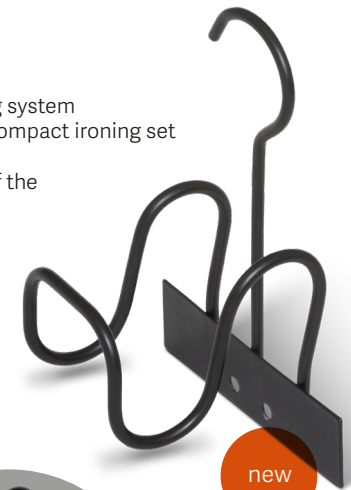

AUDREY ORGANISER

- + iron organizer incl. hanging system
- + compact size to create a compact ironing set
- + made of durable metal
- + mount an iron at the top of the ironing board
- + specially designed to fit the Audrey ironing board
- + all Bentley/MOOR irons fit
- + easy to use, no instructions needed
- + quick and easy to mount via 2 screws (included)

Dimension:
13,5 x 10,5 x 20 cm
Article number:
M6106