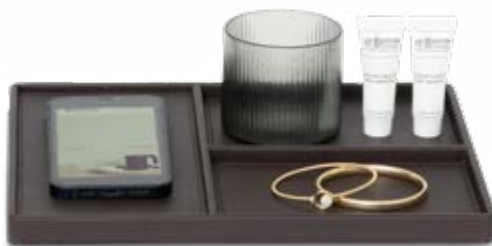

## Features

- luxurious natural, brown or black colour fabric and stitching
- charging and presentation function, an essential on every nightstand
- unique design with round corners
- with luxury black fabric cable and anti-theft system
- with USB-C port (EU or UK plug available separately)
- water repellent and easy to clean