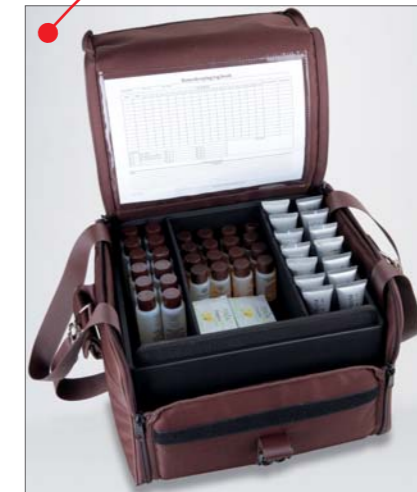

TRENDIE
This Caddie innovation conceals a removable drawer which can act as a Carry Caddy. Removable velcro dividers provide highest hygienic levels. A front supplies pocket and a transparent sheet-holder complete the set.