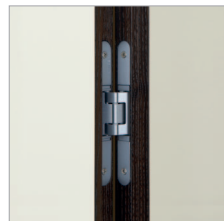

Features type SVFG40 ALTUS

Hinges:

- Stainless steel hinges with special running surfaces made of high-performance polymer
- Long service life and maintenance-free operation guaranteed for years

- Stainless steel rising hinge
- Doors with self-closing hinges are optional available

- Rebated real wood edge with a high-quality DD-vanish
- Real wood edge made of beech as standard
- Other types of real wood edges, coloured or stained edges available on request

- Optional hinges located in the rebate to ensure that the front has as completely flush surface
- Optional with completely internal door closer for a self-closing function of the door

Variations of accessories type SVFG40 ALTUS

Hardware:

Aluminium
door handle
Schäfer AL7050

Stainless steel
door handle
Schäfer ES6050

Nylon
door handle
Schäfer N8051

Aluminium
one hand door knob
INSAFE

Aluminium handrail
55 x 500 mm
Schäfer ALGS1

Aluminium handrail with
LED strip, adapted to the
door length, always until
the top edge of the door
Schäfer ALGSV LED

[To the handrail configuration online tool >](#)

[To the sanitary accessories >](#)