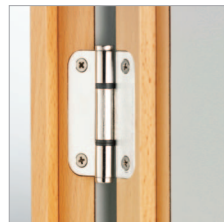

Features type SVFG40 ALTUS

Hinges:

- Stainless steel hinges with special running surfaces made of high-performance polymer
- Long service life and maintenance-free operation guaranteed for years

- Stainless steel rising hinge
- Doors with self-closing hinges are optional available

- Rebated real wood edge with a high-quality DD-vanish
- Real wood edge made of beech as standard
- Other types of real wood edges, coloured or stained edges available on request

- Optional hinges located in the rebate to ensure that the front has as completely flush surface
- Optional with completely internal door closer for a self-closing function of the door

Variations of accessories type SVFG40 ALTUS

Hardware:

Aluminium
door handle
Schäfer AL7050

Stainless steel
door handle
Schäfer ES6050

Nylon
door handle
Schäfer N8051

Aluminium
one hand door knob
INSAFE

Aluminium handrail
55 x 500 mm
Schäfer ALGS1

Aluminium handrail with
LED strip, adapted to the
door length, always until
the top edge of the door
Schäfer ALGSV LED

[To the handrail configuration online tool >](#)

[To the sanitary accessories >](#)