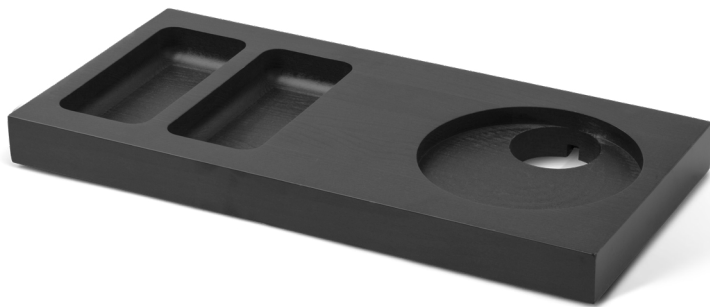

# Bentley Xanthic small

## technical product sheet

**Dutch designed  
stylish wooden  
welcome tray**

### Features

- compact welcome tray made of beech wood
- anti-theft: cable can be fixed to the base of the tray
- integrated space for the kettle base
- 2 indentations for sachets and spoons
- easy to clean due to rounded corners
- strong lacquer to minimize scratches and stains

#### SIZES & WEIGHT

w x d x h	42 x 20 x 4 cm
weight	1,25 kg