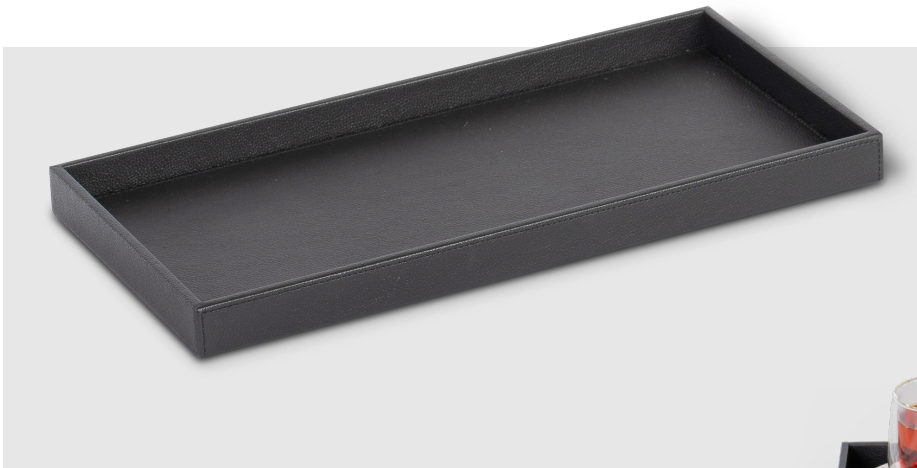

PRODUCT SHEET

BY BENTLEY

Jane

WELCOME TRAY RECTANGULAR

ITEM NUMBER

M6054

Jane - tissue box

EAN: 8720256648109

FEATURES

- + luxurious black color with black stitching
- + elegant rectangular design
- + multipurpose usage
- + suitable for water kettle, cups and amenities
- + to combine with tea bag holder 'Amelia'
- + easy to clean and water repellent
- + made of leatherette

SPECIFICATIONS

SIZES

sizes (w x d x h) 42 x 21 x 3 cm

MATERIAL & COLOUR

material / colour leatherette / black

PACKAGING

packaging 15 pcs. per carton
carton size 50 x 44 x 23 cm
gross weight 0,6 kg per pcs.

www.moorforyourroom.com