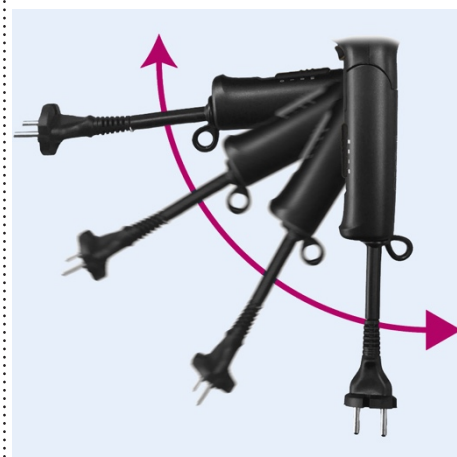

Product numbers

6065	Levante hairdryer (EU plug)
6066	Levante hairdryer (UK plug)

3 YEAR WARRANTY

V1812

www.bentleyeurope.com