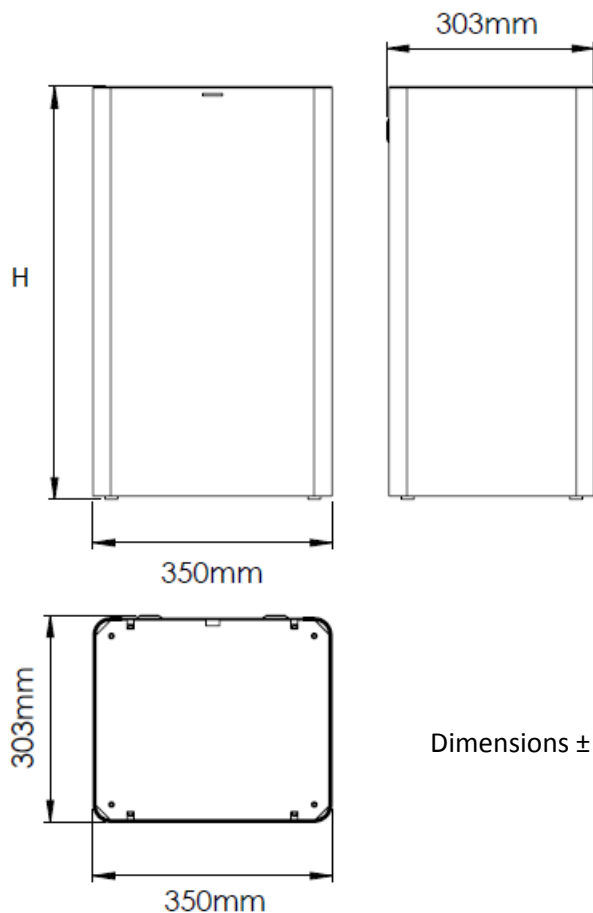

<b>BINS</b>	<b>Open waste receptacle</b>
-------------	------------------------------

**PP1065 / PP1080**

**PP1065C / PP1080C**

**PP1065CS / PP1080CS**

### General Description

- Waste receptacle without lid, 65 / 80 L of capacity, one piece manufactured, fully sealed. For free standing on the floor or wall mounted by means of 2 slot holes drilled on the back of the appliance.
- Suitable for lavatories and in-doors public areas with very high traffic. Model suitable for public use.

### Components & Materials:

- **PP1065/PP1080:** steel white epoxy coated body, 1 mm thick.
- **PP1065C/PP1080C:** stainless steel bright finish body, 1 mm thick.
- **PP1065CS/PP1080CS:** stainless steel satin finish body.
- Retaining system inside of the body to secure the waste bag.
- Four EPDM rubber feet to keep the bottom of the bin clear of any moisture.

### Technical specifications & dimensions

Model	Capacity (L)	Weight (Kg)	H (mm)	Body thickness (mm)
PP1065	65	7.0	605	1.0
PP1065C				
PP1065CS				
PP1080	80	8.4	755	
PP1080C				
PP1080CS				